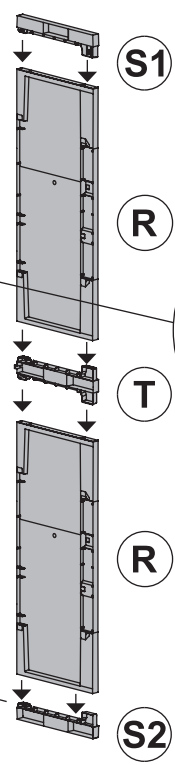

TOOMAX[®]

AMBITION MIDI

Art. 205 cm 65x37x173h | in 26x15x68h

A

PZ / PCS 2

B

PZ / PCS 4

W

PZ / PCS 1

C

PZ / PCS 4

00

PZ / PCS 2

V

PZ / PCS 4

E

2

3

4

5

00

00

6

S2

S1

T

R

7

V x4

8

C x4

P x2