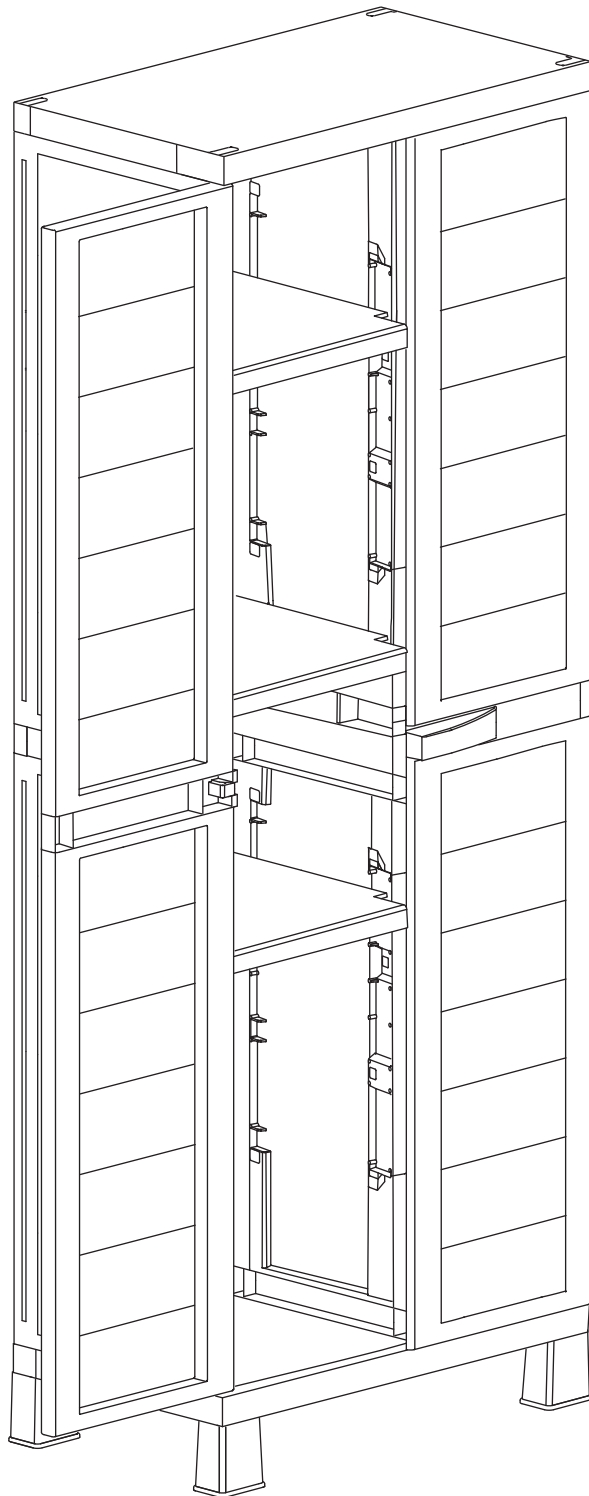

TOOMAX[®]

AMBITION MIDI

Art. 205 cm 65x37x173h | in 26x15x68h

A

PZ / PCS 2

B

PZ / PCS 4

W