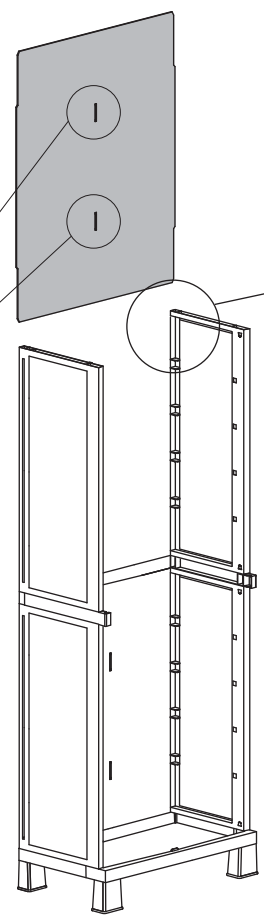

TOOMAX[®]

AMBITION MIDI

Art. 205 cm 65x37x173h | in 26x15x68h

A

PZ / PCS 2

B

PZ / PCS 4

W

2

3

4

5

00

00

6

S2

S1

T

R

7

V x4

8

C x4

P x2