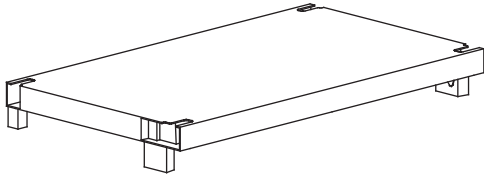

TOOMAX[®]

AMBITION MIDI

Art. 205 cm 65x37x173h | in 26x15x68h

A

PZ / PCS 2

B

PZ / PCS 4

W