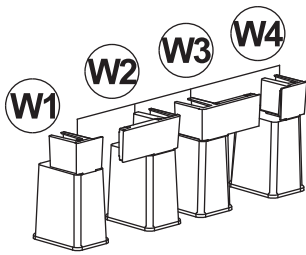

TOOMAX[®]

AMBITION MIDI

Art. 205 cm 65x37x173h | in 26x15x68h

A

PZ / PCS 2

B

PZ / PCS 4

W